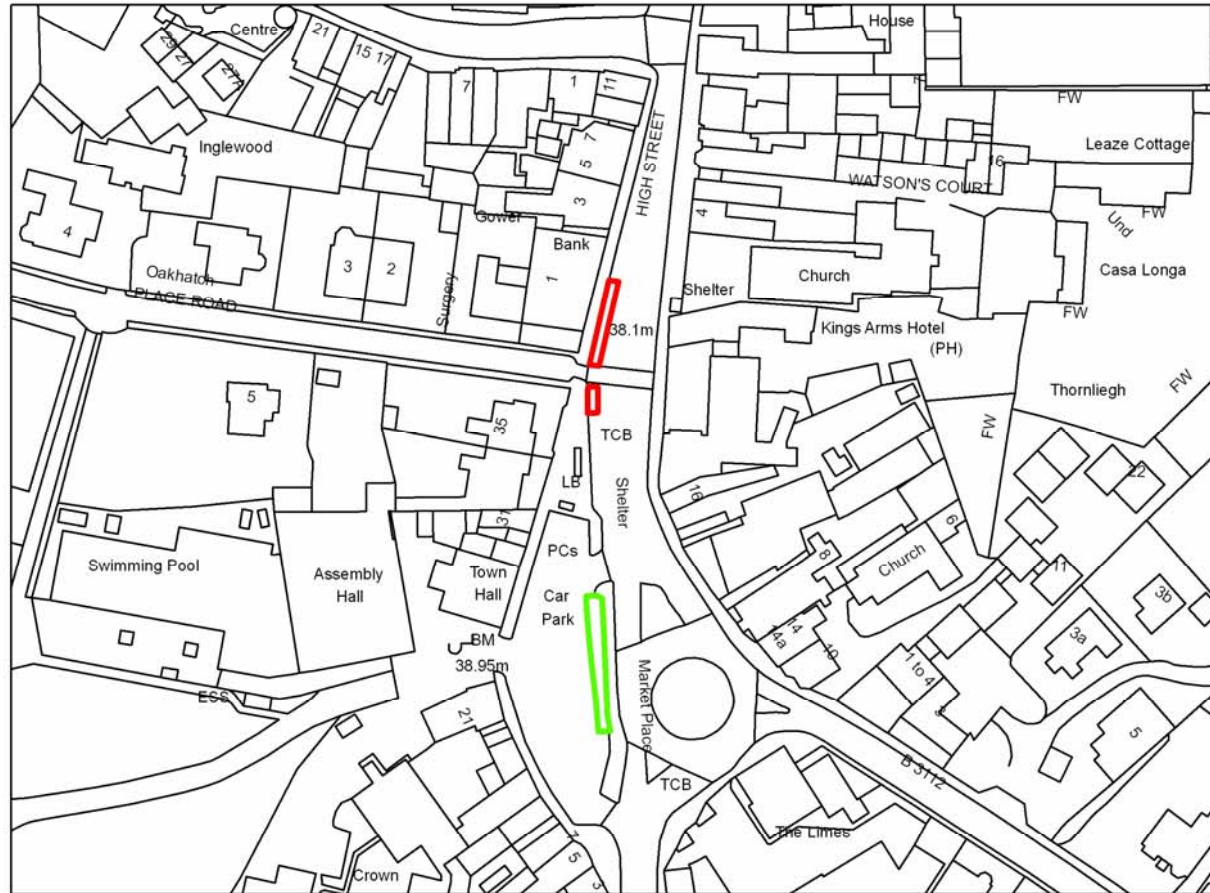

Market Place, Melksham Proposed Hackney Carriage Stand Changes

- Proposed 24Hr / 7 Day Site
- Proposed Deletion

Location Plan

Reproduced from the Ordnance Survey mapping with permission of Her Majesty's Stationary Office. Crown Copyright
 Unauthorised reproduction infringes Crown Copyright and may lead to prosecution or civil proceedings. License number 100022961